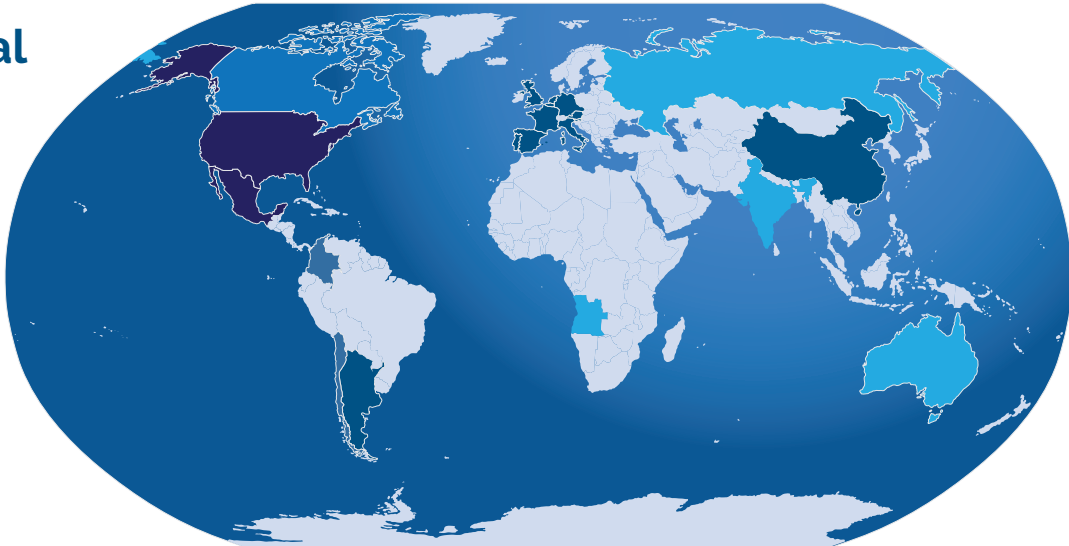

N°3
Brasil Food Science

31
Programs of EXCELLENCE

CAMPUS SANTA MARIA

All areas of knowledge

1800+ hectares

348 K+ m² of built area

8 academic centers

290+ hectares of protected areas

Bilateral international agreements

Spain	16	Uruguay	3
Argentina	11	Belgium	2
Germany	9	India	2
Italy	9	Angola	1
France	8	Australia	1
Portugal	8	Austria	1
United States	7	Cape Verde	1
Mexico	7	Slovenia	1
Chile	6	Netherlands	1
Colombia	6	Paraguay	1
Canada	4	United Kingdom	1
CHINA	4	Czech Republic	1
Mozambique	3	Russia	1