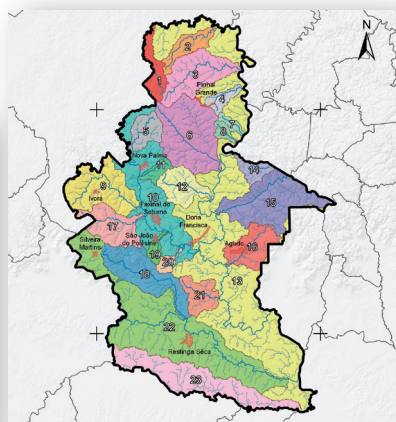

Agreements with Chinese universities

South China Agricultural University

Fujian Medical University

Hebei Normal University

Sichuan University of Science and Engineering

One of our partnerships with Chinese universities led to the creation of **two research centers**, one focused on sustainable agricultural technologies (RICSaGTech) and the other on chemistry and food (FoodChemTech).

QUARTA COLÔNIA AND CAÇAPAVA DO SUL UNESCO GLOBAL GEOPARKS

unesco

Global Geopark

10 cities
100 K inhabitants
6 K+ km² geopark area

Fossil found in the region was featured in the journal Nature in December 2020.